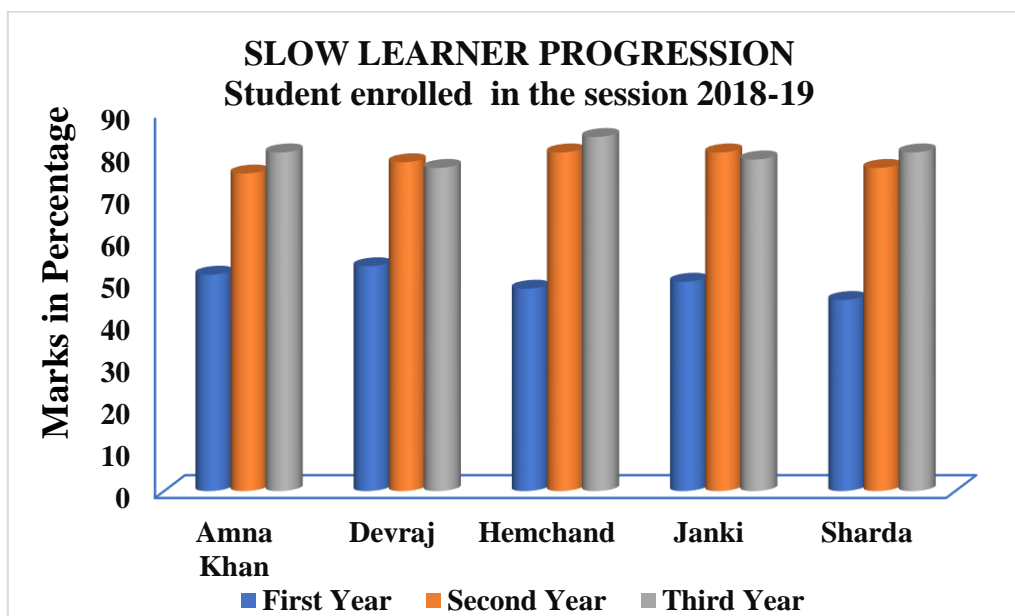

SLOW LEARNER PROGRESSION

UNDER GRADUATE

Student enrolled in the session 2018-19

Sl. No.	Name of Students	First Year	Second Year	Third Year
1	Amna Khan	51.50 %	75.25 %	80.33 %
2	Devraj	53.25 %	78.00 %	76.66 %
3	Hemchand	48.00 %	80.25 %	84.00 %
4	Janki	49.50 %	80.25 %	78.66 %
5	Sharda	45.25 %	76.50 %	80.33 %