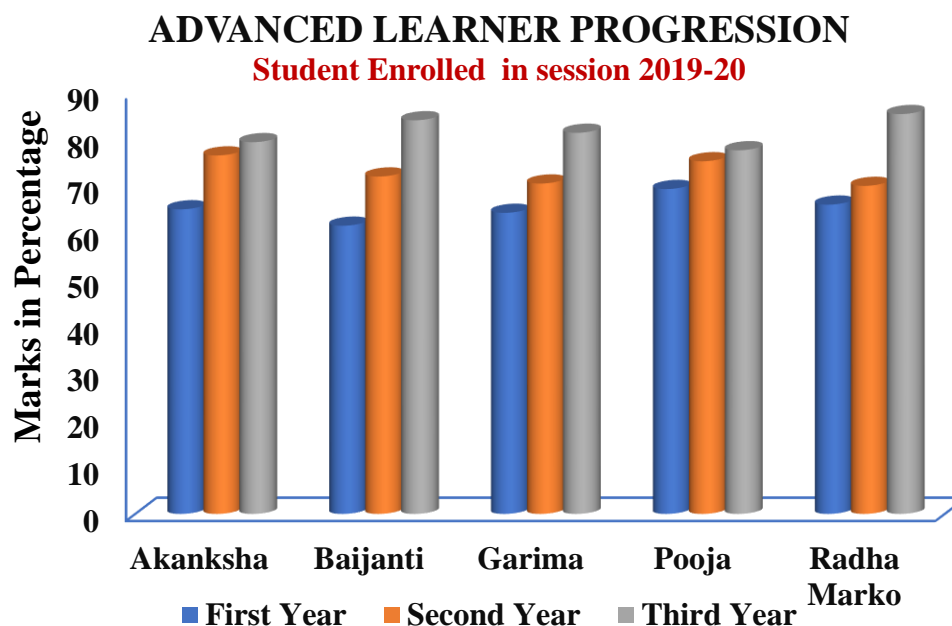

Student enrolled in the session 2019-20

Sl. No.	Name of Students	First Year	Second Year	Third Year
1	Akanksha	65.50 %	76.50 %	79.33 %
2	Baijanti	61.50 %	72.00 %	84.00 %
3	Garima	64.25 %	70.50 %	81.33 %
4	Pooja	69.00 %	75.25 %	77.00 %
5	Radha Marko	66.00%	70.00 %	85.33 %