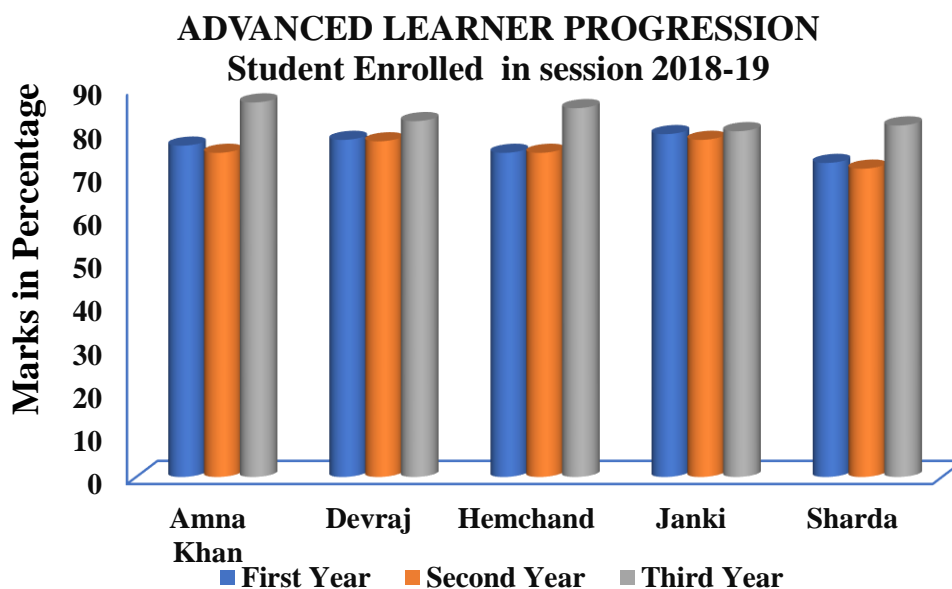

ADVANCED LEARNER PROGRESSION

UNDER GRADUATE

Student enrolled in the session 2018-19

Sl. No.	Name of Students	First Year	Second Year	Third Year
1	Amna Khan	76.50 %	75.00 %	86.66 %
2	Devraj	78.25 %	77.75 %	82.33 %
3	Hemchand	75.00 %	75.00 %	85.33 %
4	Janki	79.25 %	78.00 %	80.00 %
5	Sharda	72.50 %	71.25 %	81.33 %