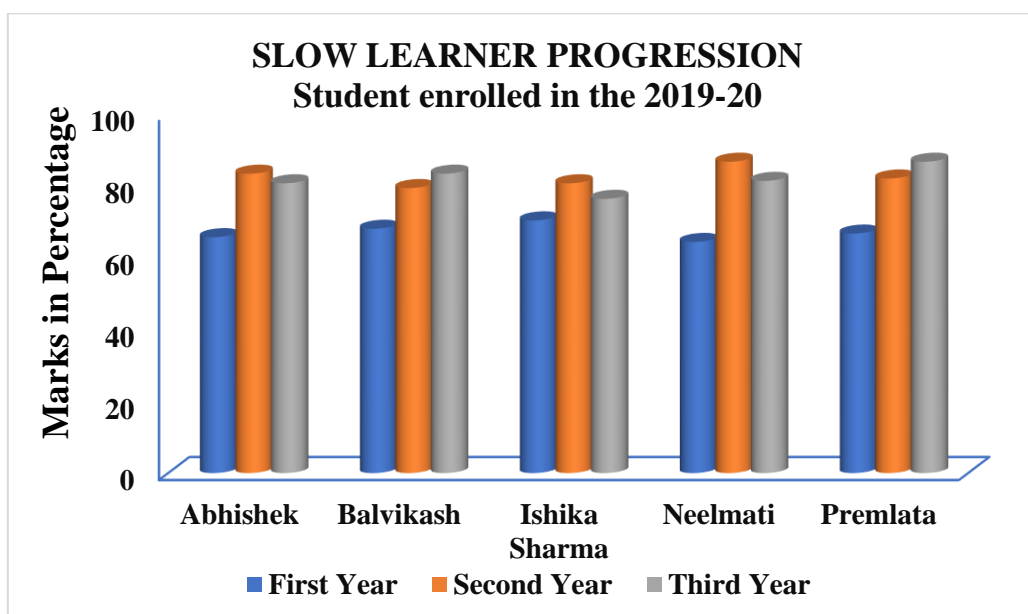

## SLOW LEARNER PROGRESSION

UNDER GRADUATE

Student enrolled in the session 2018-19

Sl. No.	Name of Students	First Year	Second Year	Third Year
1	Amna Khan	51.50 %	75.25 %	80.33 %
2	Devraj	53.25 %	78.00 %	76.66 %
3	Hemchand	48.00 %	80.25 %	84.00 %
4	Janki	49.50 %	80.25 %	78.66 %
5	Sharda	45.25 %	76.50 %	80.33 %

## SLOW LEARNER PROGRESSION