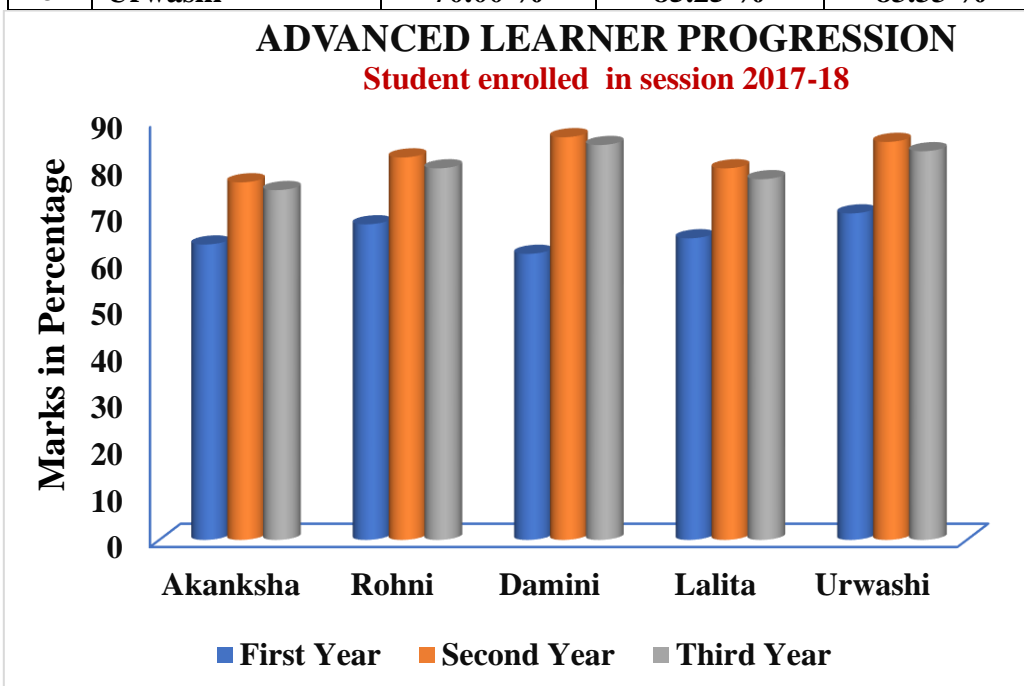

Student enrolled in the session 2017-18

Sl. No.	Name of Students	First Year	Second Year	Third Year
1	Akanksha	63.25 %	76.75 %	75.00 %
2	Rohni	67.50 %	82.00 %	79.66 %
3	Damini	61.25 %	86.25 %	84.66 %
4	Lalita	64.50 %	79.75 %	77.33 %
5	Urwashi	70.00 %	85.25 %	83.33 %