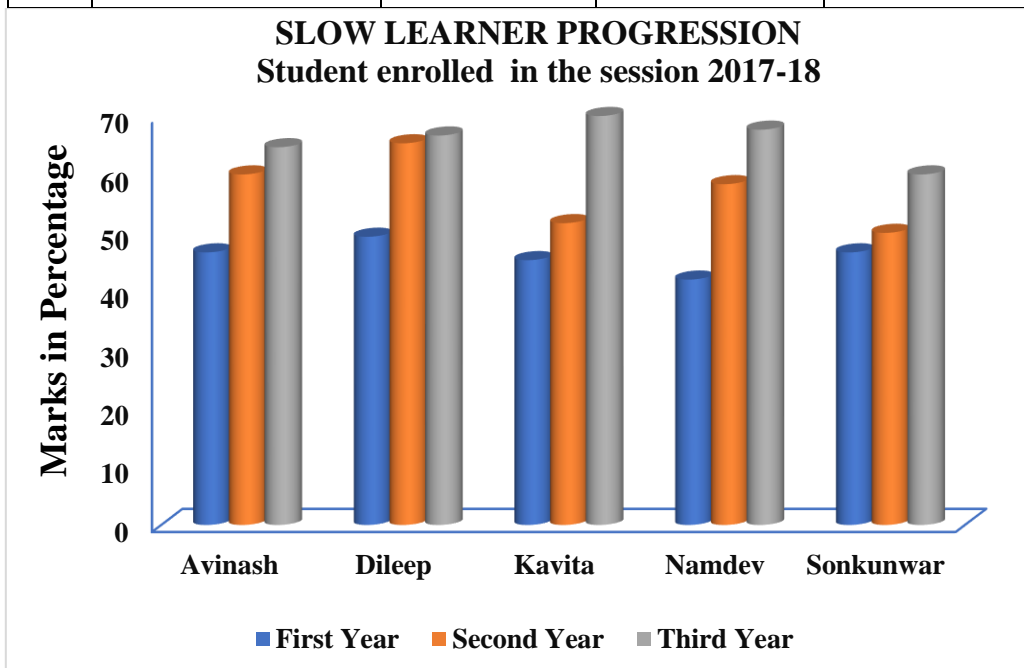

Student enrolled in the session 2017-18

Sl. No.	Name of Students	First Year	Second Year	Third Year
1	Avinash	46.75 %	60.00 %	64.66 %
2	Dileep	49.25 %	65.50 %	66.66 %
3	Kavita	45.25 %	51.75 %	70.00 %
4	Namdev	42.00 %	58.33 %	67.66 %
5	Sonkunwar	46.75 %	50.00 %	60.00 %