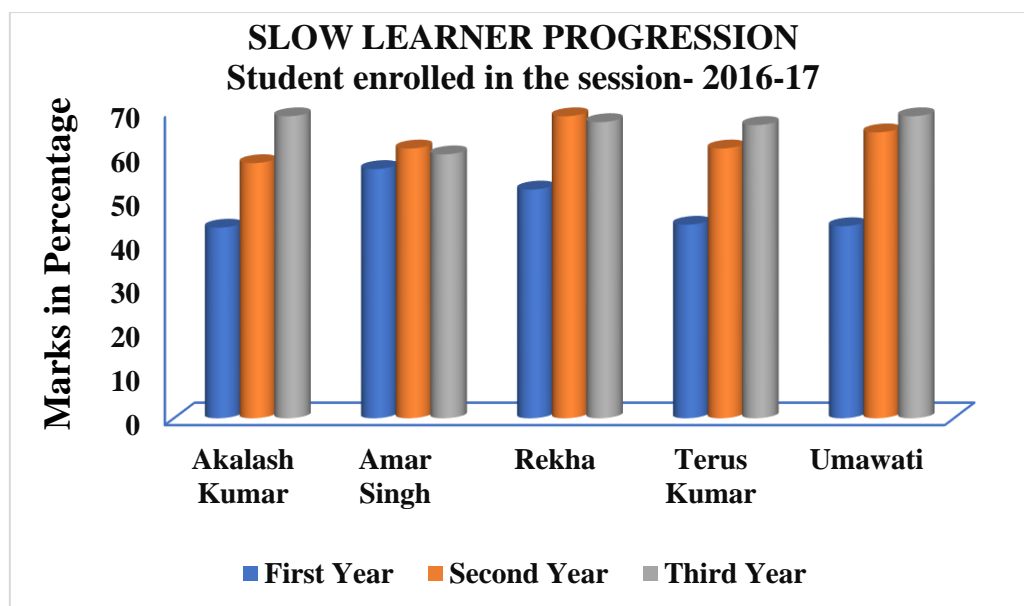

## SLOW LEARNER PROGRESSION

UNDER GRADUATE

Student enrolled in the session 2016-17

Sl. No.	Name of Students	First Year	Second Year	Third Year
1	Akalash Kumar	43.25 %	58.00 %	68.66 %
2	Amar Singh	56.50 %	61.25 %	60.00 %
3	Rekha	52.00 %	68.75 %	67.33 %
4	Terus Kumar	44.00 %	61.25 %	66.66 %
5	Umawati	43.50 %	65.00 %	68.66 %